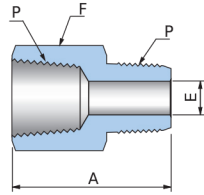

Adapter

PA

Connects Male Pipe to Female Pipe

Part No.	Pipe Size	Dimensions (mm)		
	P	A	E	F
PA-02	1/8	28	4.8	9/16
PA-04	1/4	33	7.0	3/4
PA-06	3/8	36	10.0	7/8
PA-08	1/2	45	12.0	1-1/16
PA-12	3/4	50	16.0	1-1/4
PA-16	1	58	22.0	1-5/8